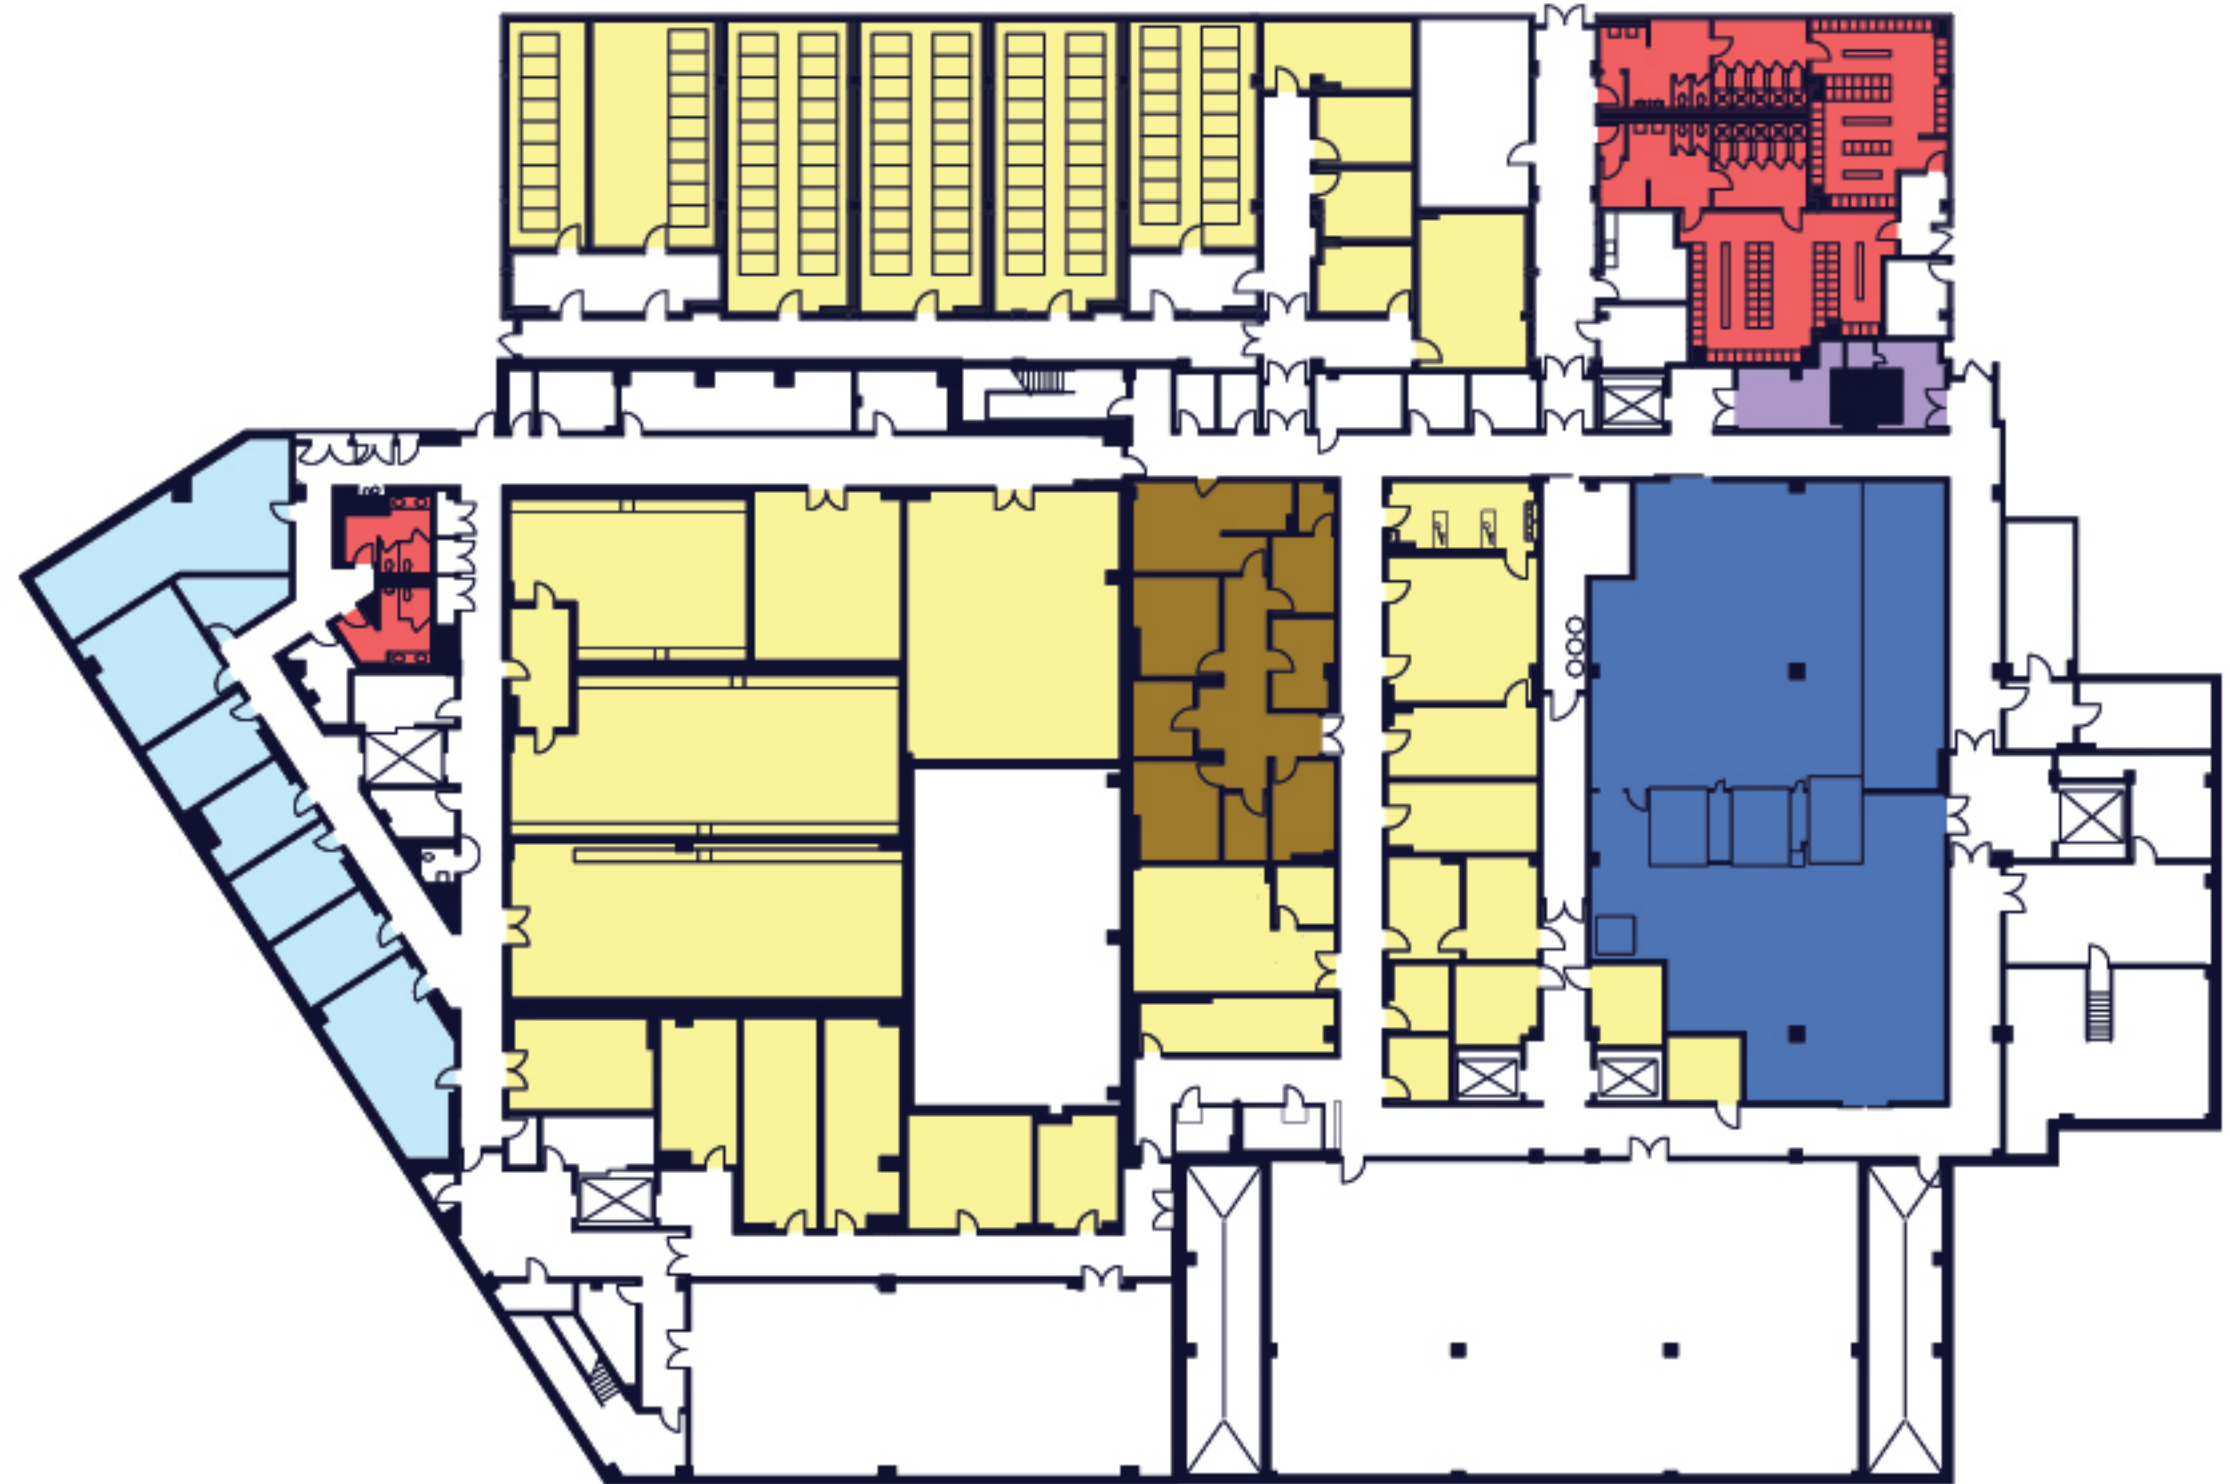

NEST

NORTHEAST SCIENCE
& TECHNOLOGY CENTER

17 NEST DRIVE

LOWER LEVEL

Vivarium Existing Conditions

TOTAL RSF 73,286 RSF

FLOOR TO FLOOR HEIGHT 16' 2"

KEY

- Controlled Environment Rooms ■
- Cage Wash Room ■
- Employee Bath & Locker Rooms ■
- Operating Rooms ■
- Autoclave ■
- Lab Space ■