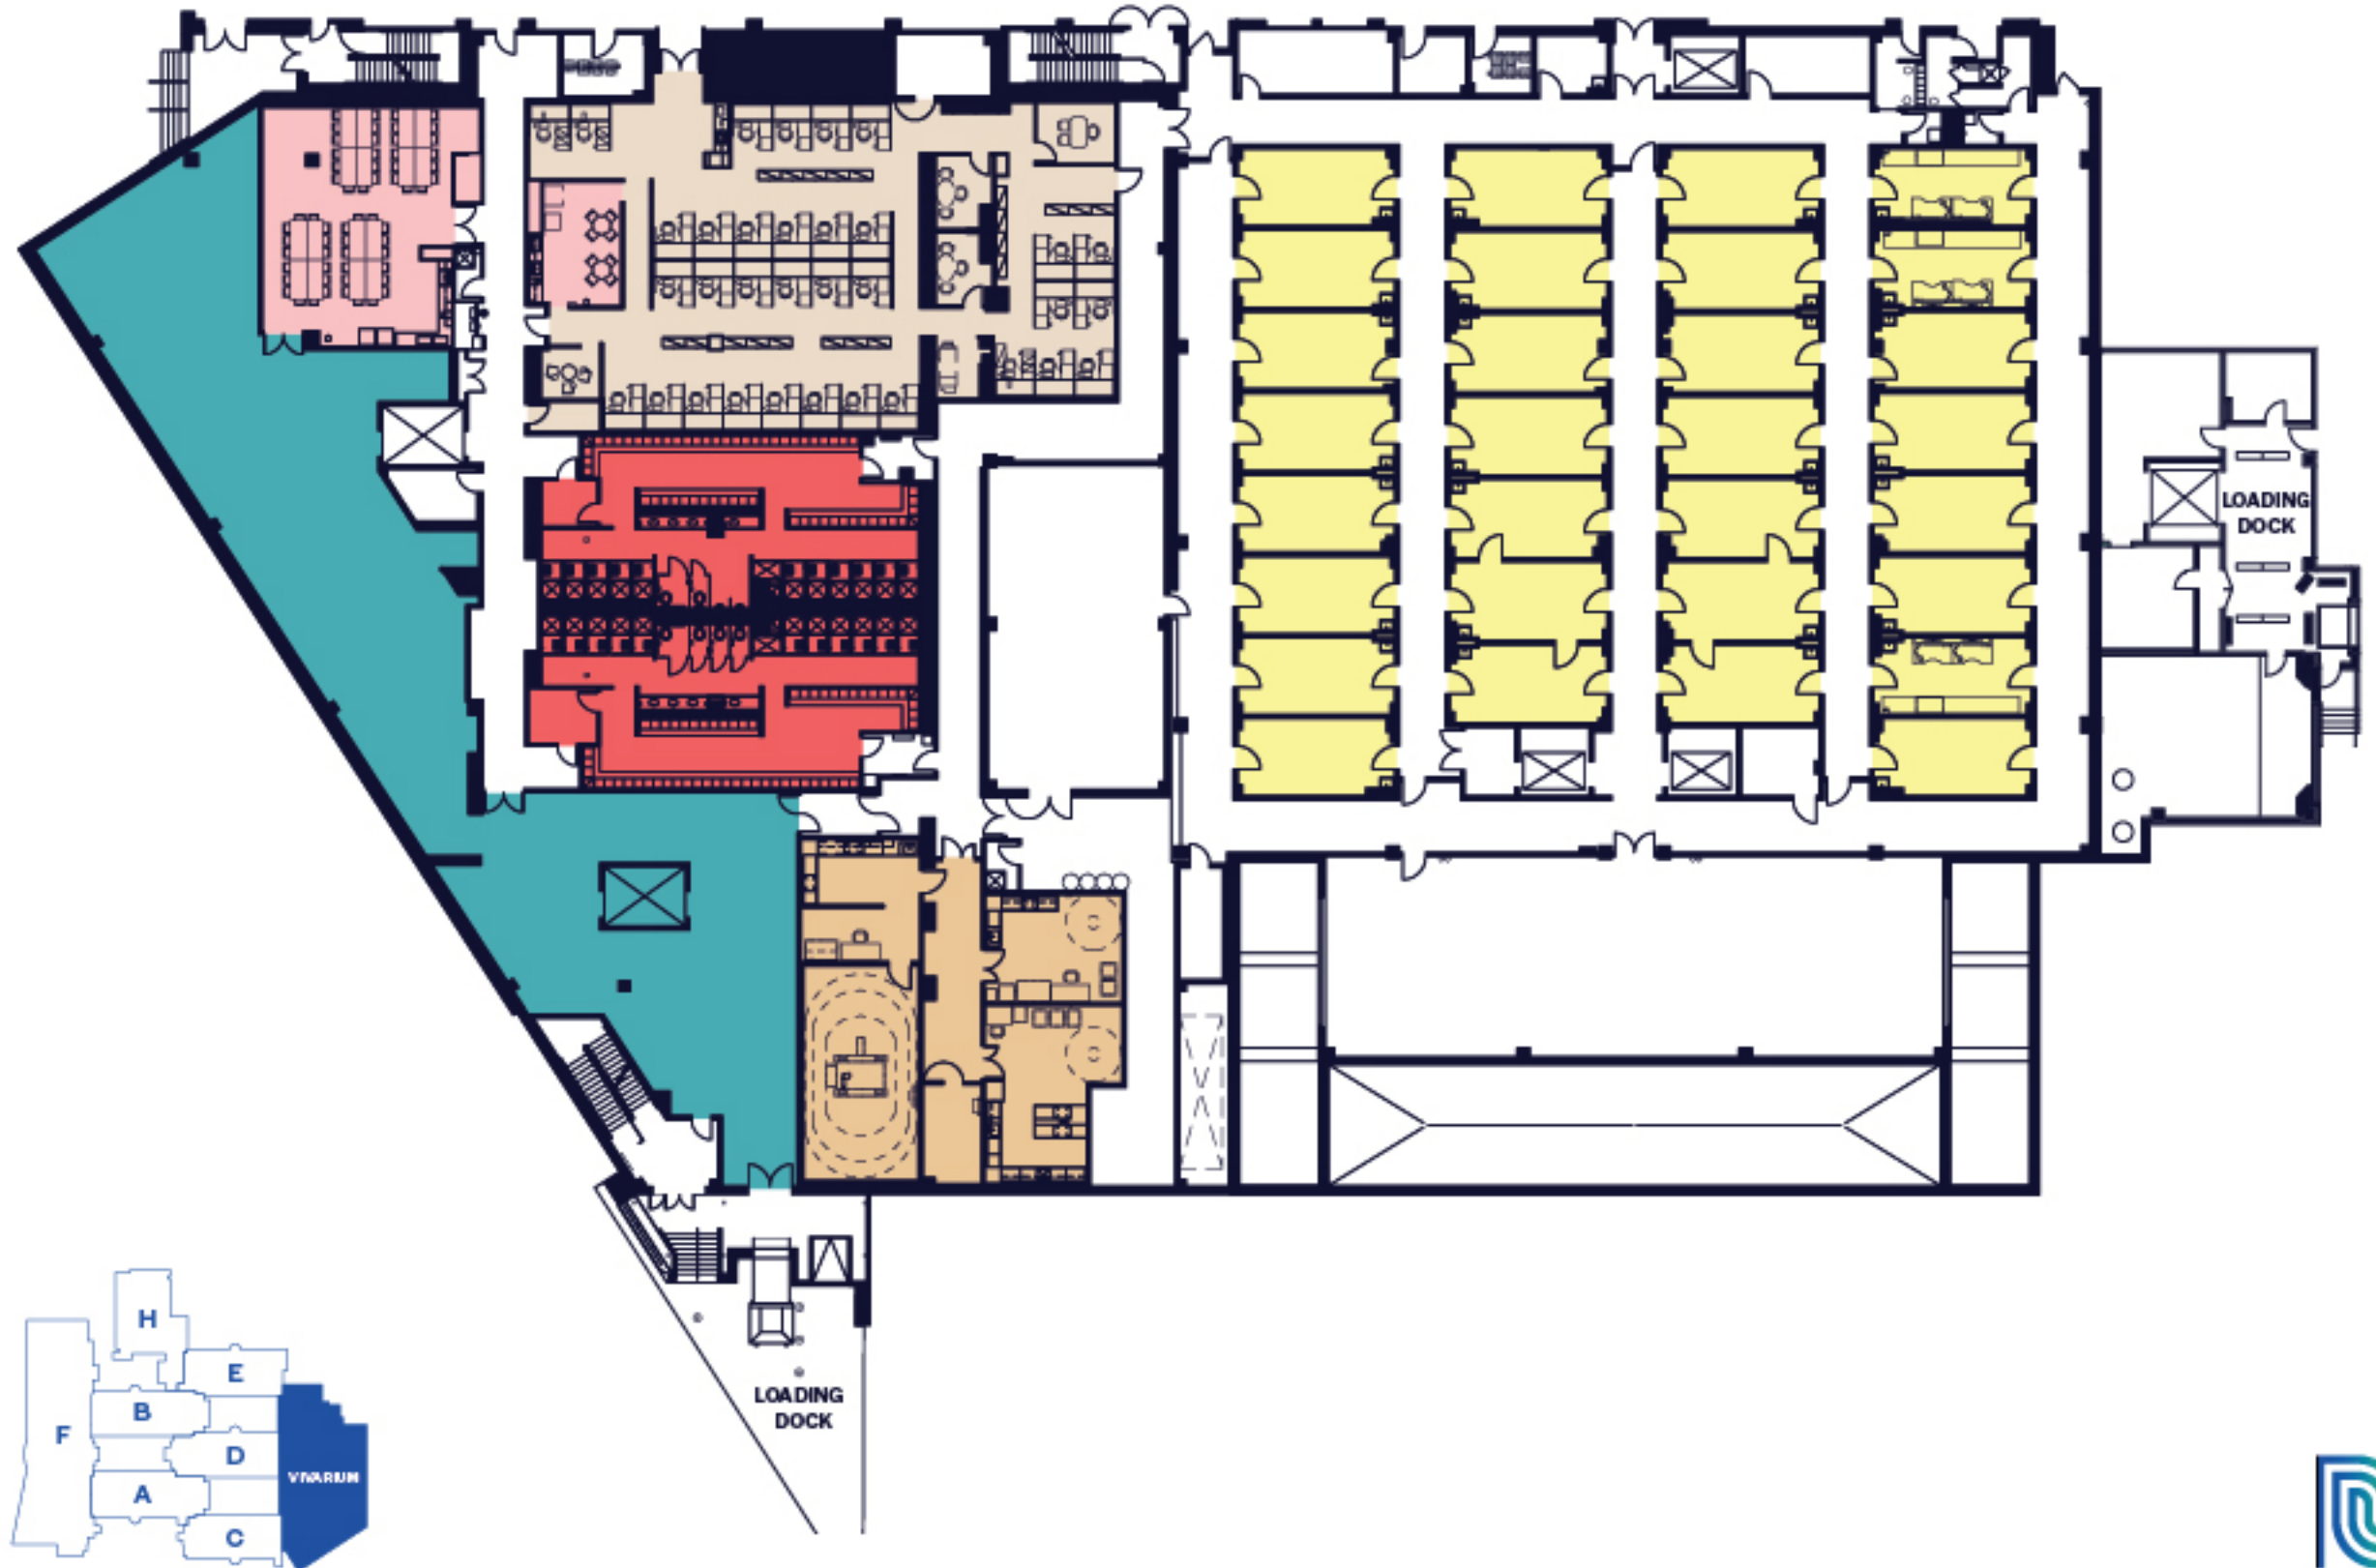

### GROUND FLOOR

Vivarium Existing Conditions

TOTAL RSF 56,429 RSF

FLOOR TO FLOOR HEIGHT 16' 2"

LOADING DOCKS 2

#### KEY

- Open Office Area 
- Controlled Environment Rooms 
- MRI & Procedure Rooms 
- Employee Bath & Locker Rooms 
- Café & Break Room 
- Warehouse 

NESTCENTER.COM  
LEASING@NESTCENTER.COM  
2000 GALLOPING HILL ROAD  
KENILWORTH, NJ 07033