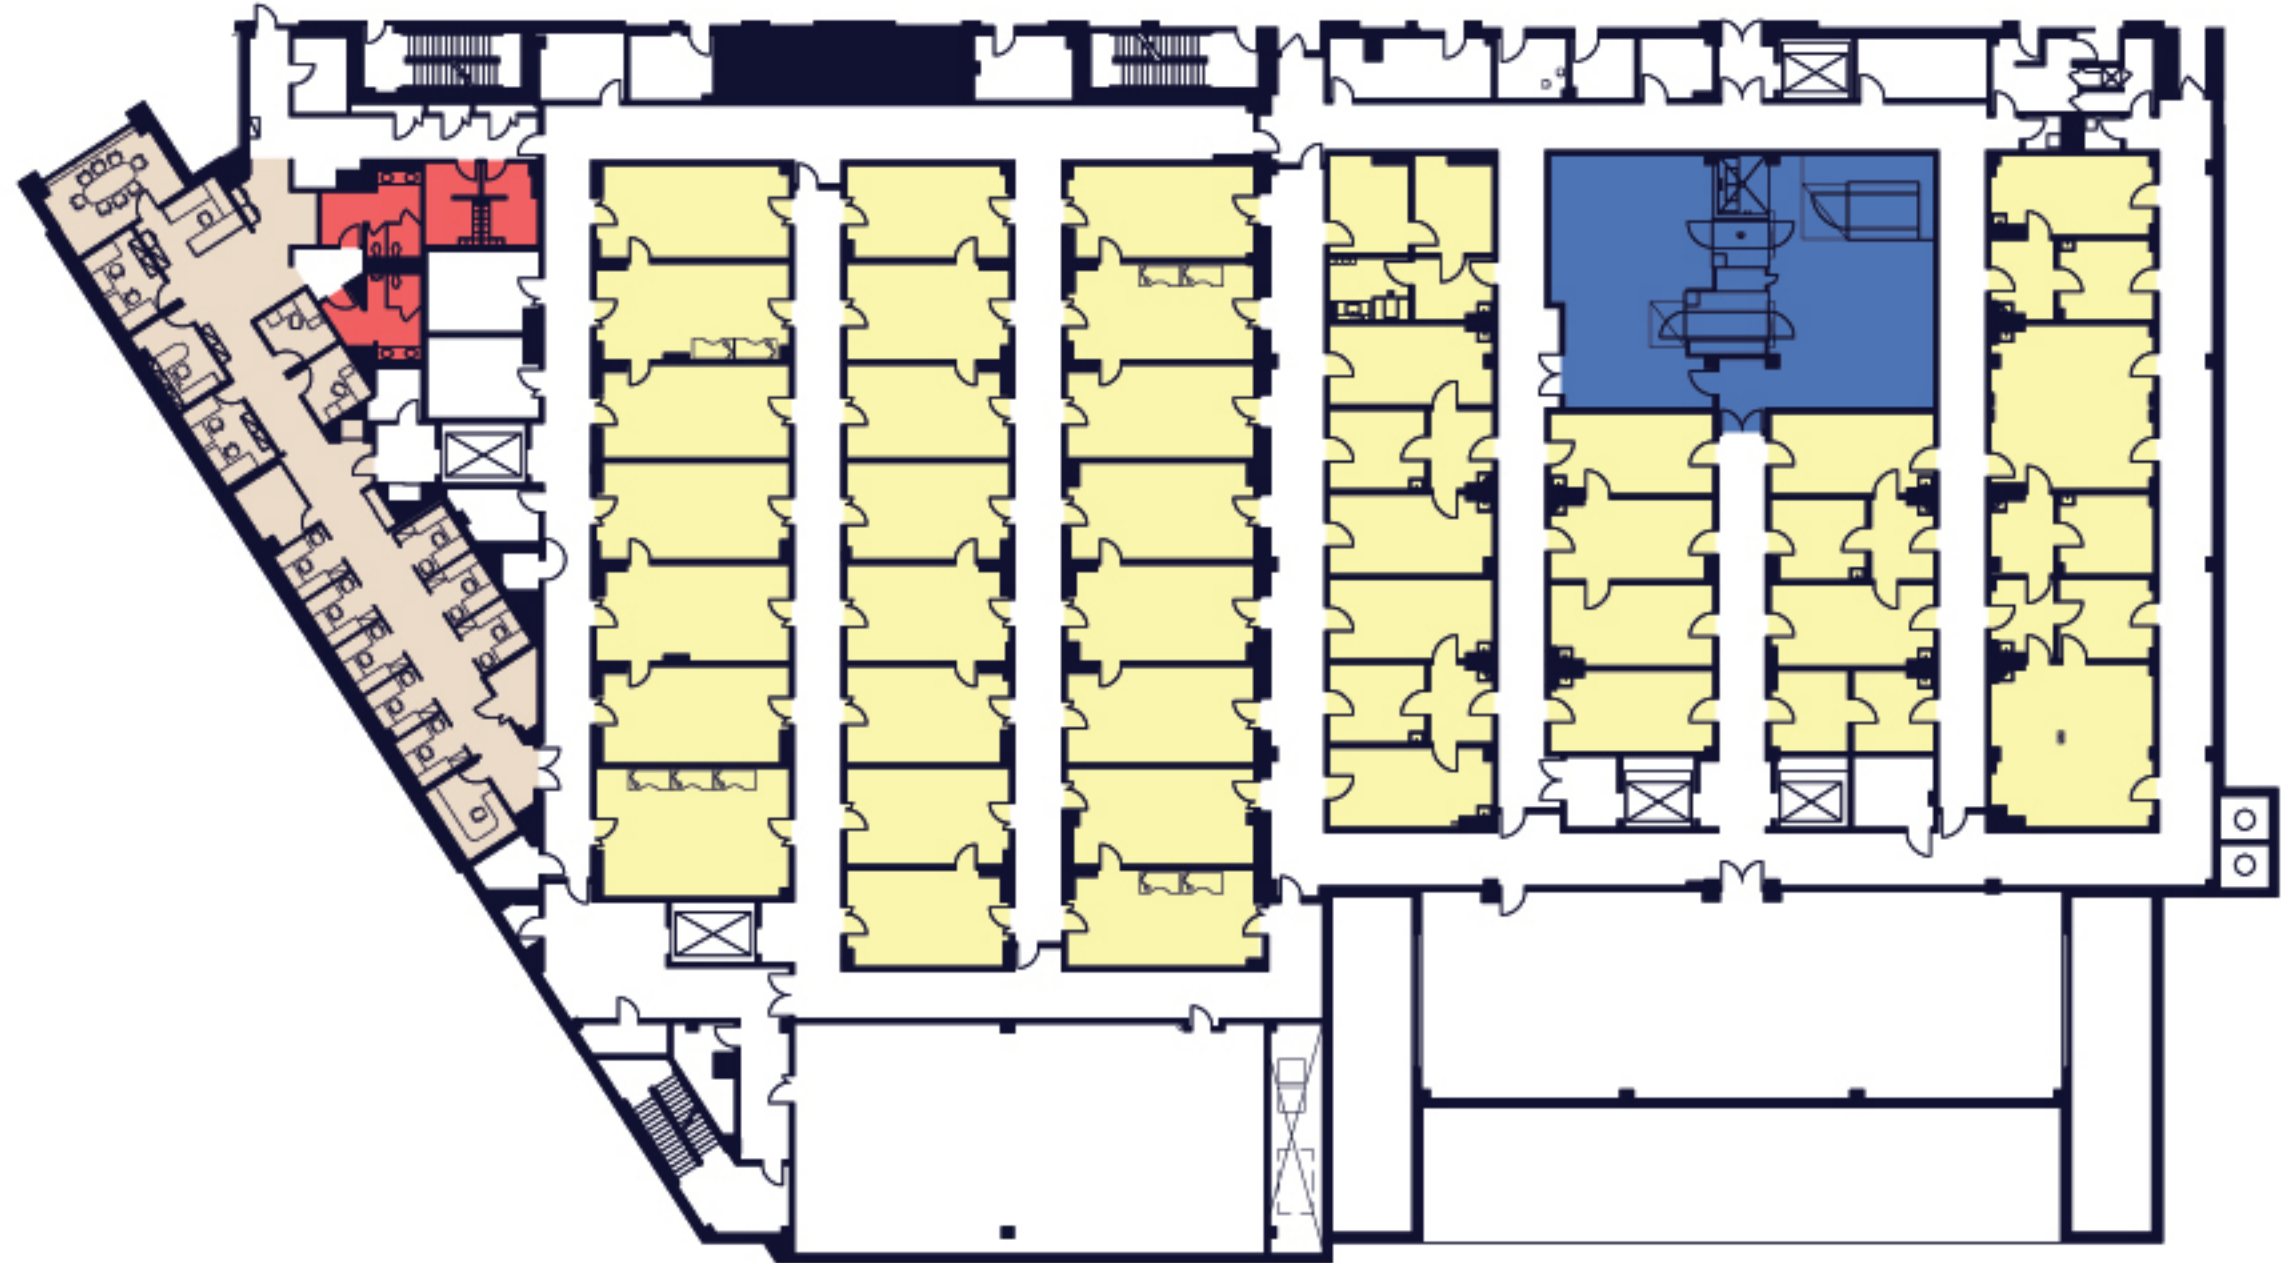

NEST

NORTHEAST SCIENCE
& TECHNOLOGY CENTER

17 NEST DRIVE

FLOOR THREE

Vivarium Existing Conditions

TOTAL RSF 53,286 RSF

FLOOR TO FLOOR HEIGHT 16' 2"

KEY

- Office Area
- Controlled Environment Rooms
- Employee Bath & Locker Rooms
- Rack Wash Room