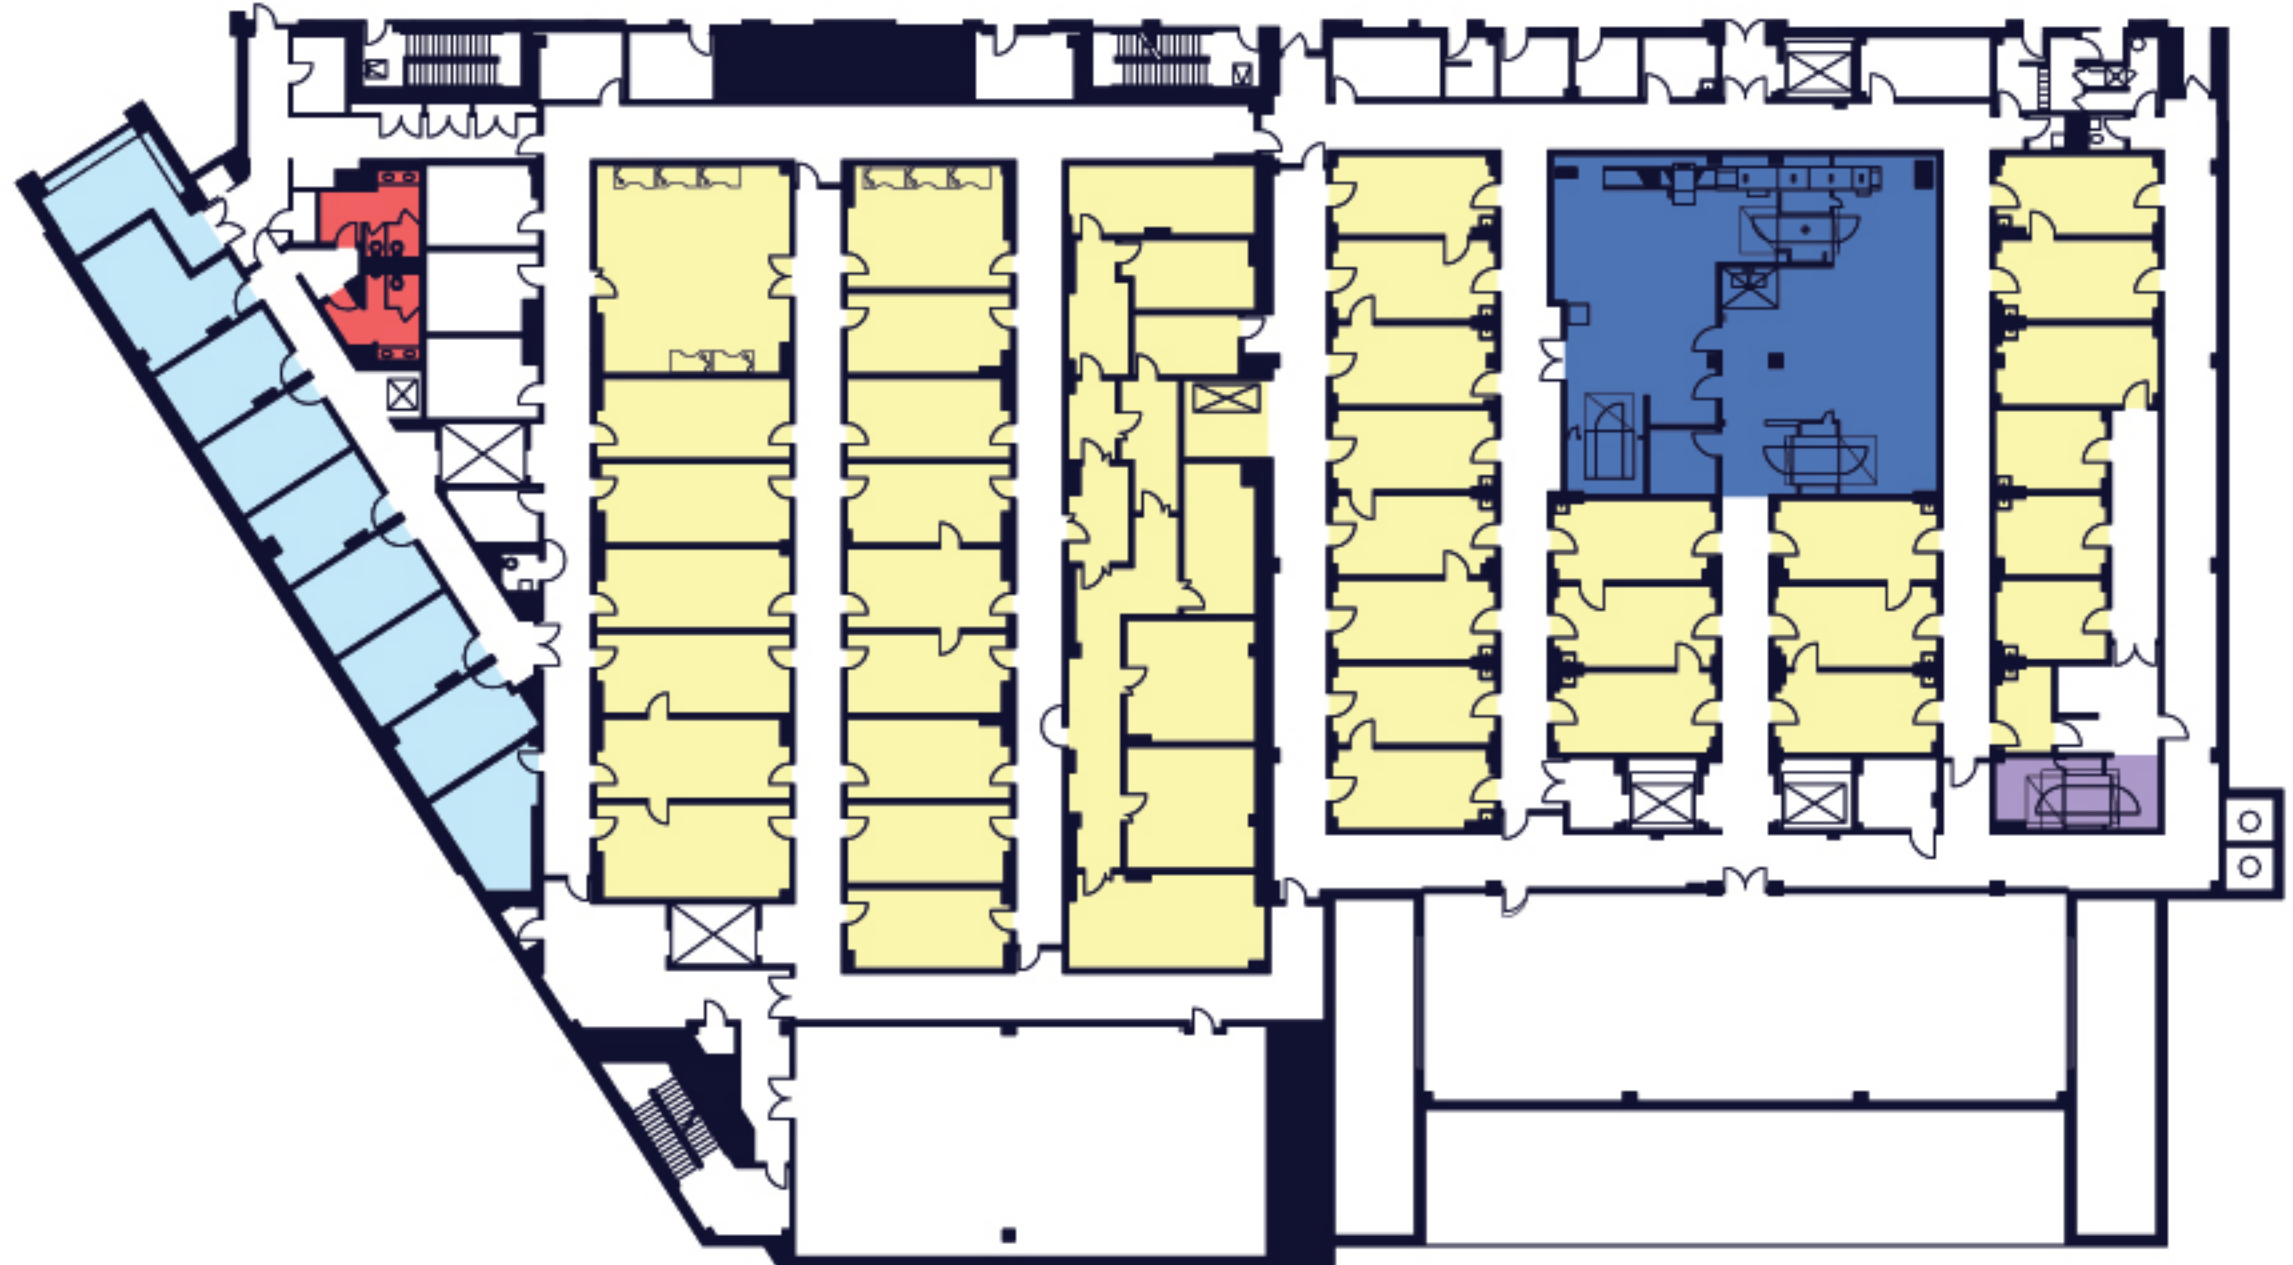

NEST

NORTHEAST SCIENCE
& TECHNOLOGY CENTER

17 NEST DRIVE

FLOOR FOUR

Vivarium Existing Conditions

TOTAL RSF 53,286 RSF

FLOOR TO FLOOR HEIGHT 16' 2"

KEY

- Controlled Environment Rooms
- Employee Bathrooms
- Cagewash Rooms
- Autoclave
- Lab Space